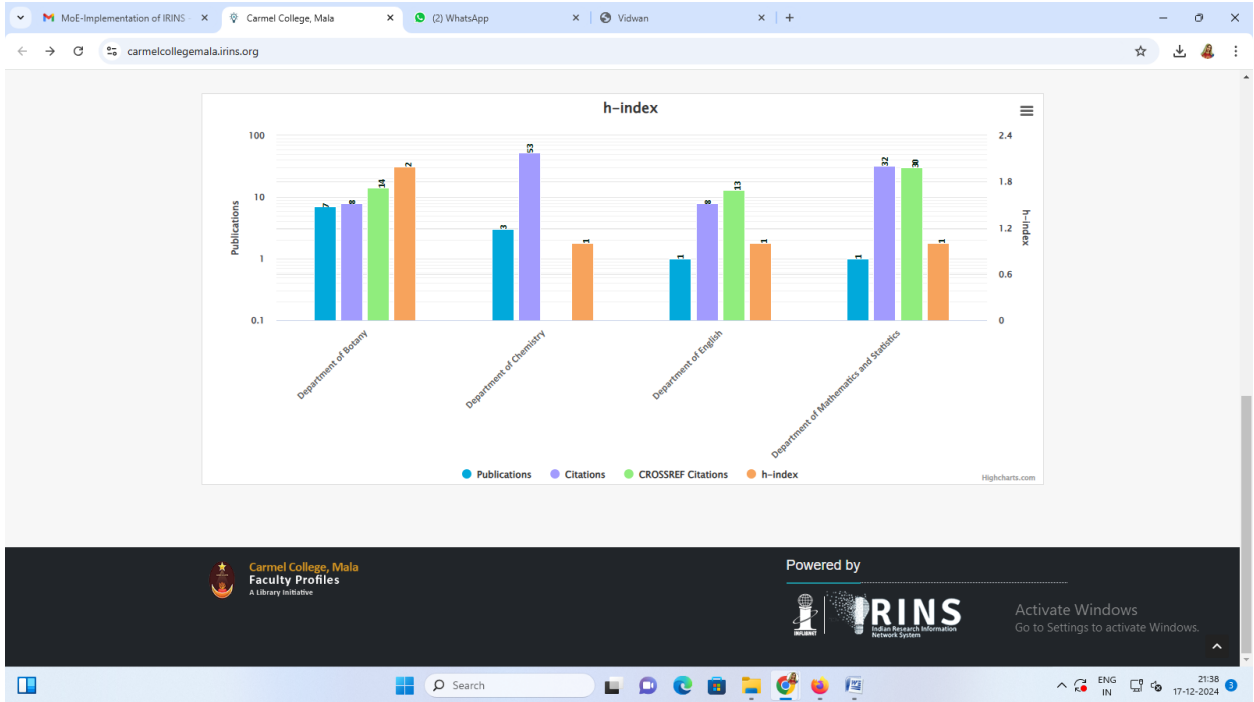

Carmel College, Mala Faculty Profiles
A Library Initiative

Dr Sinjumol Thomas
Assistant Professor
Carmel College, Mala

Vidwan-ID : 199113

Publications

6 Journal Articles	6 Conference Proceedings	3 Lecture-speech	3	2

Citations / H-Index

3 CITATIONS | H 1 H-INDEX | 7 CITATIONS

Altmetrics

f 1 | X 12 | 18

Academic Identity: Orcid Id 0000-0003-4907-9197

Similar Experts (5): Kochuthressia K P, Bindhu K B, Sreelakshmi K A, Geo Joseph, Roby T J

Same Department (7): Bindhu K B, Bindhu K.B, Kochuthressia K P, Sreelakshmi K A

[Signature]
PRINCIPAL - IN-CHARGE
Carmel College (Autonomous)
Mala