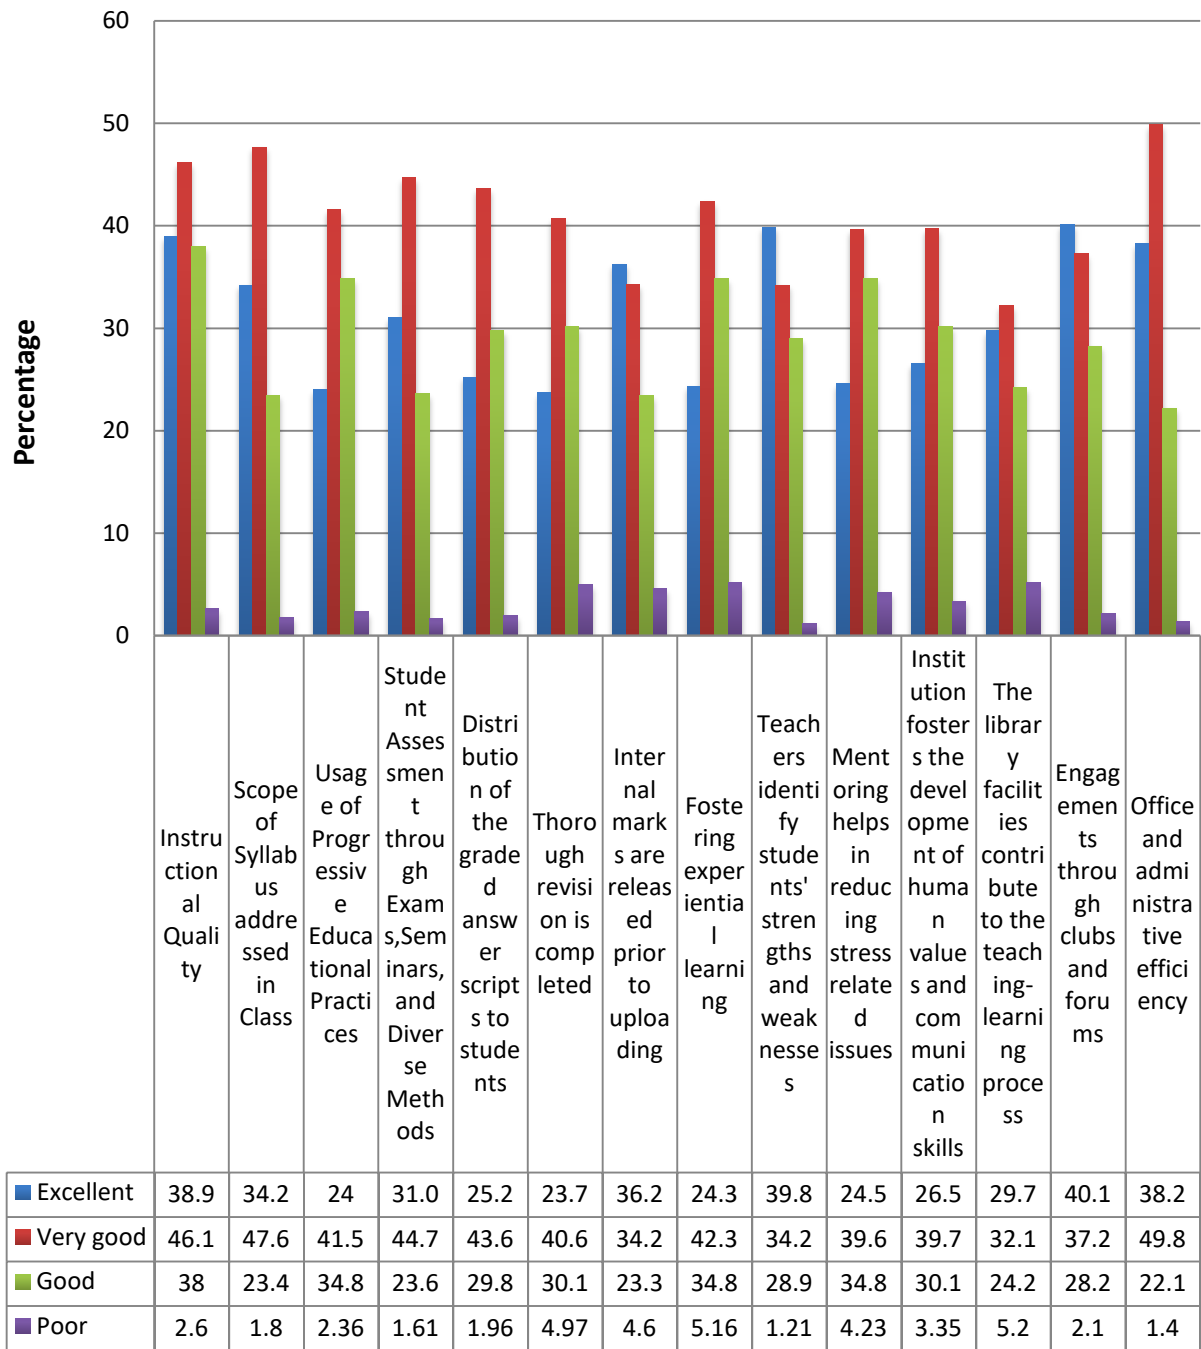

### Students Feedback on Overall Performance of the College 2022-2023

*Principals Signature*  
**PRINCIPAL**  
**CARMEL COLLEGE, AUTONOMOUS**  
**MALA**