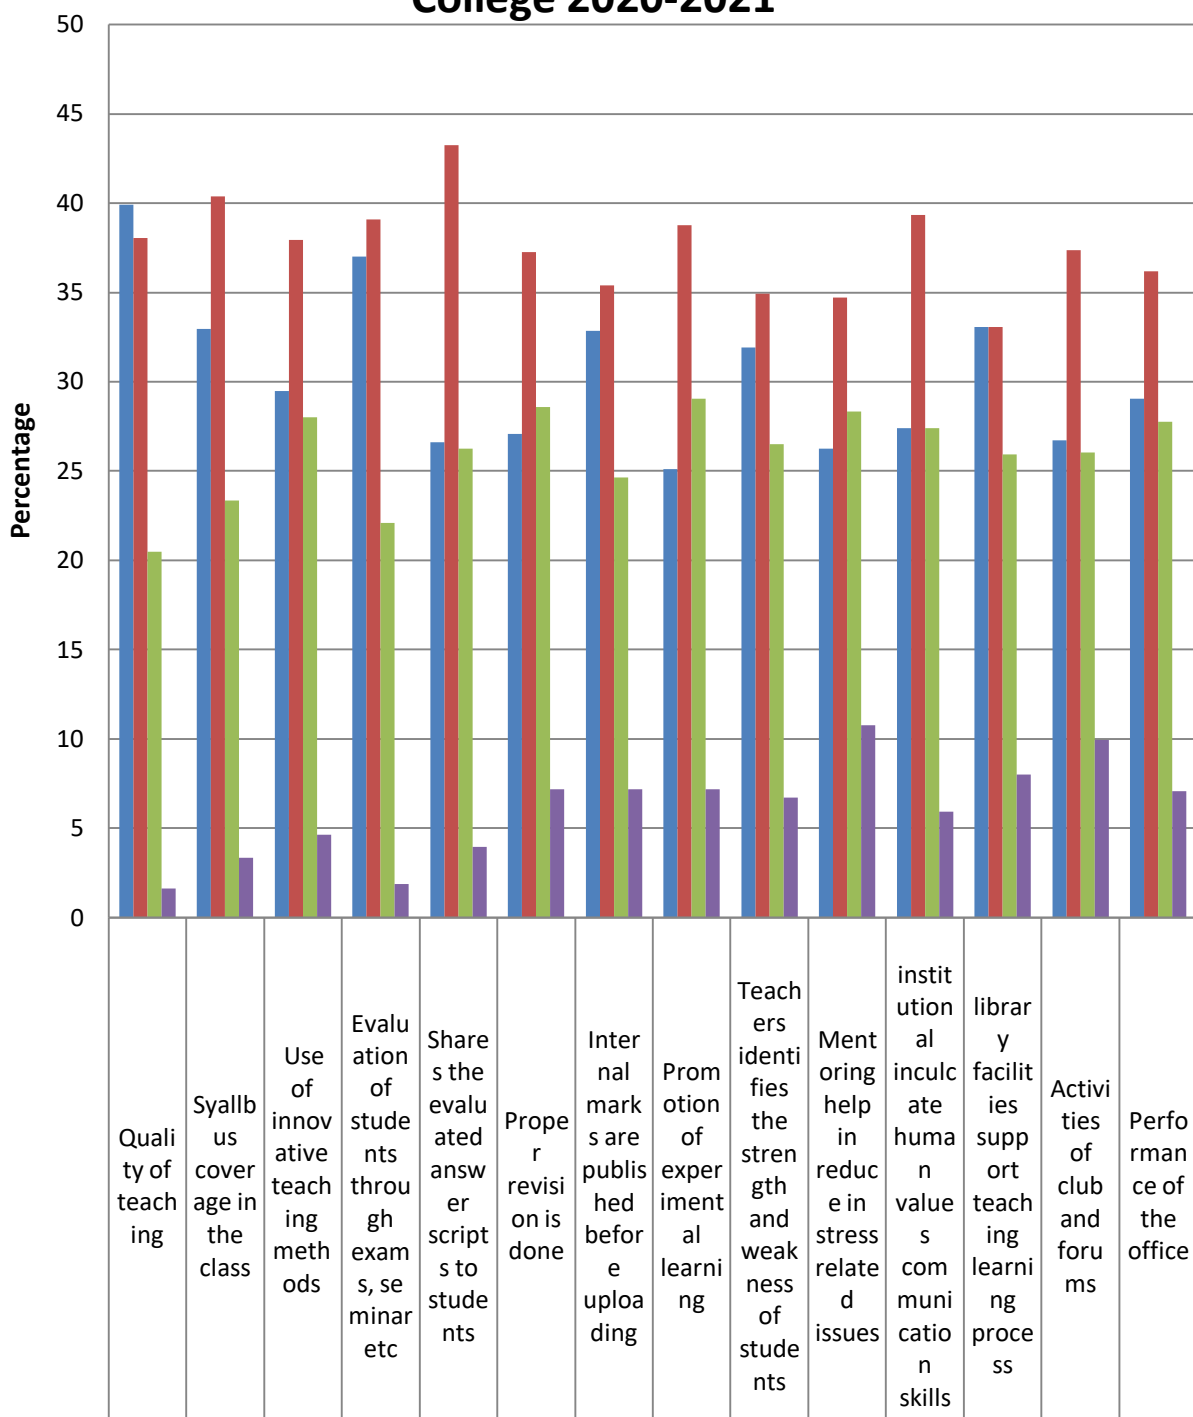

IQAC

CARMEL COLLEGE, MALA

Students Feedback on Overall Performance of the College 2020-2021

■ Excellent	39.8	32.9	29.4	36.9	26.5	27.0	32.8	25.0	31.9	26.2	27.4	33.0	26.7	29.0
■ Very good	38.0	40.3	37.9	39.0	43.2	37.2	35.3	38.7	34.9	34.6	39.3	33.0	37.3	36.1
■ Good	20.4	23.3	27.9	22.0	26.2	28.5	24.6	29.0	26.4	28.3	27.4	25.9	26.0	27.7
■ Poor	1.62	3.35	4.62	1.85	3.93	7.17	7.17	7.17	6.71	10.7	5.9	7.98	9.94	7.05